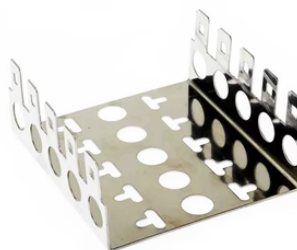

Part Number: **EV-GNNSTD-5003 / EV-GNNSTD-5002**

Description: **GROVE Backmount / Profil**

Elevate your telephony and data distribution capabilities with the Backmount Frame - a robust and versatile solution designed for seamless integration with Grove 10 Pair Disconnect Modules or Grove 8 Pair Consolidation Modules for Cat5e or Cat6. This backmount frame offers unparalleled flexibility and scalability for your networking infrastructure.

Upgrade your networking infrastructure with the Backmount Frame , offering unparalleled capacity and compatibility with Grove 10 Pair Disconnect Modules or Grove 8 Pair Consolidation Modules for Cat5e or Cat6.

Also available is different way covers an integral part of a comprehensive networking solution, offering protection, organization, and a finished aesthetic to the network infrastructure.

Part Number	Description
EV-GNNSTD-5003-10	GROVE 10 Pair Backmount Frame (1 Way)
EV-GNNSTD-5002-27	GROVE 27 Way Backmount Frame
EV-GNNSTD-5002-11	GROVE 11 Way Backmount Frame
EV-GNNSTD-5003-50	GROVE 50 Pair Backmount Frame (5 Way)
EV-GNNSTD-5003-30	GROVE 30 Pair Backmount Frame (3 Way)
EV-GNNSTD-5002-27C	GROVE 27 Way Backmount/Profil Cover
EV-GNNSTD-5003-20	GROVE 20 Pair Backmount Frame (2 Way)
EV-GNNSTD-5002-11C	GROVE 11 Way Backmount/Profil Cover
EV-GN0003	GROVE 19 Inch 150 Pair Backmount Frame
EV-ES0003	GROVE 19 Inch 180 Pair Backmount Frame