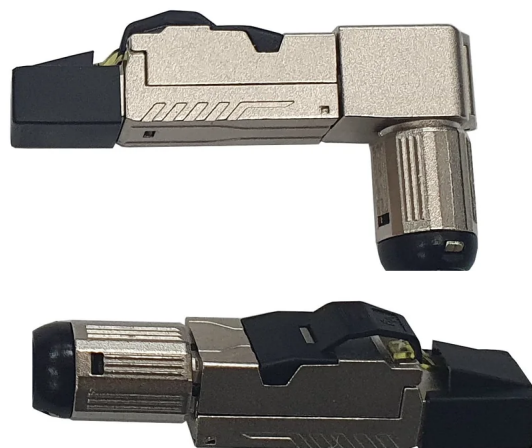

Key Features-

- **Tool-less Termination:** Offers a hassle-free termination process without the need for traditional crimping tools, simplifying the installation procedure.
- **Secure Connection:** Meticulously crafted to ensure a steadfast and secure connection, providing reliability in networking setups.
- **Shielded Design:** Specifically designed for CAT6A shielded cables, offering enhanced protection against electromagnetic interference (EMI) for improved signal integrity.
- **IP20 Rating:** Equipped with an IP20 rating, adding an extra layer of protection against dust and solid objects, making it suitable for various networking environments.
- **Versatile Compatibility:** Compatible with CAT6A shielded cables, making it a versatile solution for a range of networking applications.
- These features collectively make the Terminable CAT6A Shielded RJ45 Plug IP20 an advanced and reliable solution for terminating CAT6A shielded cables in diverse networking environments.

**Product-
GROVE RJ45 CAT6A Plug STP Field Terminable**

Technical Support: 1300 732 254

Web: www.grovecoms.com.au

Unit 3&4, 15 Drake Street, Osborne Park WA 6017