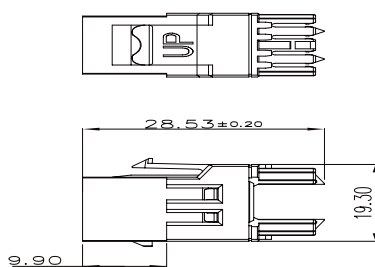

Part Number: **CS-GNUC80-6CA**

Description: **GROVE CAT6 Keystone Panel Jack**

Part Number	Description	Quantity
CS-GNUC80-6CA/W	GROVE Cat6A Keystone Panel Jacks - White	Each
CS-GNUC80-6CA/24W	GROVE Cat6A Keystone Panel Jacks - White	Bag of 24
CS-GNUC80-6CA/B	GROVE Cat6A Keystone Panel Jacks - Black	Each
CS-GNUC80-6CA/12BLK	GROVE Cat6A Keystone Panel Jacks - Black	Bag of 12
CS-GNUC80-6CA/24B	GROVE Cat6A Keystone Panel Jacks - Black	Bag of 24
CS-GNUC80-6CA/12	GROVE Cat6A Keystone Panel Jacks - Blue	Bag of 12
CS-GNUC80-6CA/12GRN	GROVE Cat6A Keystone Panel Jacks - Green	Bag of 12
CS-GNUC80-6CA/12LM	GROVE Cat6A Keystone Panel Jacks - Lime	Bag of 12
CS-GNUC80-6CA/12OR	GROVE Cat6A Keystone Panel Jacks - Orange	Bag of 12
CS-GNUC80-6CA/12PU	GROVE Cat6A Keystone Panel Jacks - Purple	Bag of 12
CS-GNUC80-6CA/12RED	GROVE Cat6A Keystone Panel Jacks - Red	Bag of 12
CS-GNUC80-6CA/12YEL	GROVE Cat6A Keystone Panel Jacks - Yellow	Bag of 12
CS-GNUC80-6CA/12GY	GROVE Cat6A Keystone Panel Jacks - Grey	Bag of 12

Product-

Technical Support: 1300 732 254

Web: www.grovecoms.com.au

Unit 3&4, 15 Drake Street, Osborne Park WA 6017