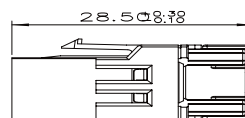

Part Number: **CS-GNUC80-6CA**

Description: **GROVE CAT6 Keystone Panel Jack**

Part Number	Description	Quantity
CS-GNUC80-6CA/W	GROVE Cat6A Keystone Panel Jacks - White	Each
CS-GNUC80-6CA/24W	GROVE Cat6A Keystone Panel Jacks - White	Bag of 24
CS-GNUC80-6CA/B	GROVE Cat6A Keystone Panel Jacks - Black	Each
CS-GNUC80-6CA/12BLK	GROVE Cat6A Keystone Panel Jacks - Black	Bag of 12
CS-GNUC80-6CA/24B	GROVE Cat6A Keystone Panel Jacks - Black	Bag of 24
CS-GNUC80-6CA/12	GROVE Cat6A Keystone Panel Jacks - Blue	Bag of 12
CS-GNUC80-6CA/12GRN	GROVE Cat6A Keystone Panel Jacks - Green	Bag of 12
CS-GNUC80-6CA/12LM	GROVE Cat6A Keystone Panel Jacks - Lime	Bag of 12
CS-GNUC80-6CA/12OR	GROVE Cat6A Keystone Panel Jacks - Orange	Bag of 12
CS-GNUC80-6CA/12PU	GROVE Cat6A Keystone Panel Jacks - Purple	Bag of 12
CS-GNUC80-6CA/12RED	GROVE Cat6A Keystone Panel Jacks - Red	Bag of 12
CS-GNUC80-6CA/12YEL	GROVE Cat6A Keystone Panel Jacks - Yellow	Bag of 12
CS-GNUC80-6CA/12GY	GROVE Cat6A Keystone Panel Jacks - Grey	Bag of 12

Product-

Technical Support: 1300 732 254

Web: www.grovecoms.com.au

Unit 3&4, 15 Drake Street, Osborne Park WA 6017