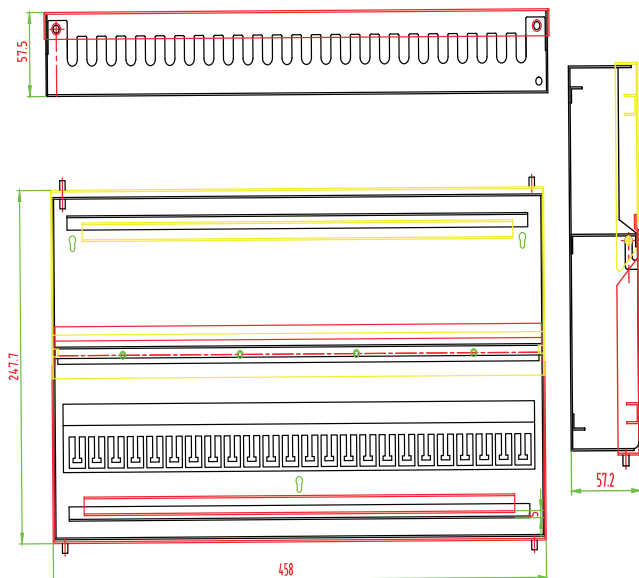

Part Number: CA-GN0002

Description: GROVE Consolidation Point - 24 Port

Grove Consolidation Points offer a convenient and user-friendly solution for horizontal cabling distribution within buildings, specifically designed to adapt to changing office layouts and equipment locations.

Key Features:

- **Modular Configuration:** The 24 Port Grove Consolidation Points feature a modular design with removable 6 Port modules, providing versatility and adaptability for evolving networking needs.
- **Enhanced Cable Management:** Internal HD foam strips within the consolidation points contribute to effective cable management. This ensures an organised and tidy cabling infrastructure, reducing the risk of cable-related issues.
- **Secure Lockable Covers:** The screw-lockable cover lids are implemented to secure cabling connections, preventing accidental disconnections. Additionally, these covers minimise the ingress of dust, promoting a cleaner and more reliable networking environment.

Grove Consolidation Points are not only user-friendly but also offer advanced features that make them ideal for environments where office layouts and equipment locations are subject to change. With a robust design and thoughtful specifications, they provide a reliable solution for horizontal cabling distribution within buildings.

Specifications

- Net weight: 4.25kg (Boxed)
- Dimensions: 247.7 x 458 x 57.5
- Colour: Black

Technical Support: 1300 732 254

Web: www.grovecoms.com.au

Unit 3&4, 15 Drake Street, Osborne Park WA 6017