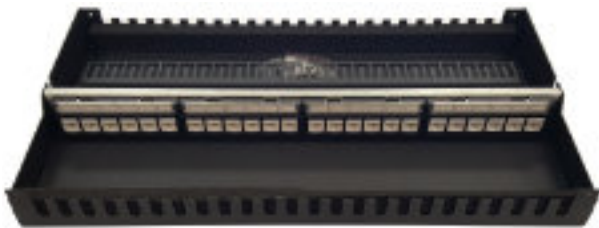

GROVE Consolidation Point - 24 Port

Grove Consolidation Points are a convenient user-friendly solution for horizontal cabling distribution within buildings, especially in environments where office layouts & equipment locations can change.

Features

- 24 Port Grove Consolidation points come supplied with removable 6 Port modules
- Internal HD foam strips
- Screw lock-able cover lids to ensure that cabling connections remain properly secured within and ingress of dust greatly minimised.

Email: sales@grovecoms.net.au
Web: www.grovecoms.net.au

sales@photonix.com.au
www.photonix.com.au

sales@1pd.net.au
www.1pd.net.au

GROVE Consolidation Point - 24 Port

Illustrative Images

Front Closed

Rear Closed

Front Open
Cat6 jacks shown for demonstration
(Not included)

Rear Open
Cat6 jacks shown for demonstration
(Not included)

PART NUMBER: CA-GN0002

YOUR AUSTRALIAN CONNECTION

Unit 3 & 4 / 15 Drake Street, Osborne Park WA 6017
Tel: 1300 732 254