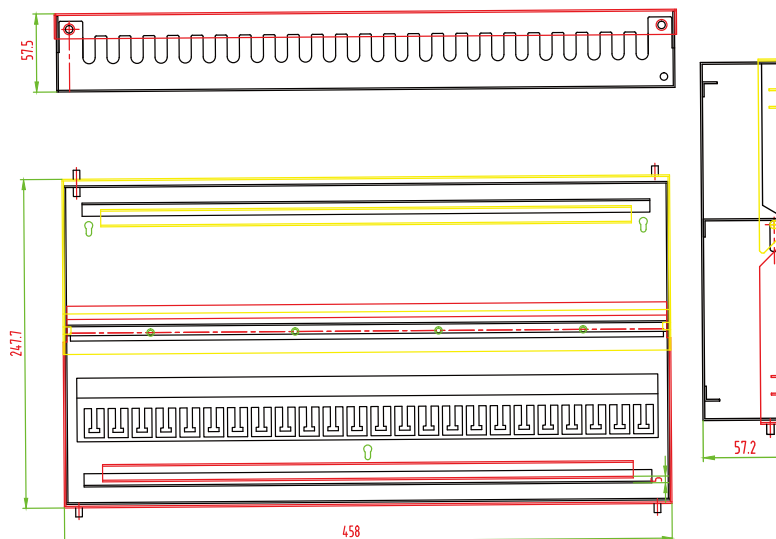

GROVE Consolidation Point - 24 Port

Grove Consolidation Points are a convenient user-friendly solution for horizontal cabling distribution within buildings, especially in environments where office layouts & equipment locations can change.

Specifications

- Net weight: 4.25kg (Boxed)
- Dimensions: 247.7 x 458 x 57.5
- Colour: Black

PART NUMBER: CA-GN0002

YOUR AUSTRALIAN CONNECTION

Unit 3 & 4 / 15 Drake Street, Osborne Park WA 6017

Tel: 1300 732 254

Email: sales@grovecoms.net.au
Web: www.grovecoms.net.au

sales@photonix.com.au
www.photonix.com.au

sales@1pd.net.au
www.1pd.net.au

GROVE Consolidation Point - 24 Port

Illustrative Images

Front Closed

Rear Closed

Front Open
Cat6 jacks shown for demonstration
(Not included)

Rear Open
Cat6 jacks shown for demonstration
(Not included)

PART NUMBER: CA-GN0002

YOUR AUSTRALIAN CONNECTION

Unit 3 & 4 / 15 Drake Street, Osborne Park WA 6017
Tel: 1300 732 254