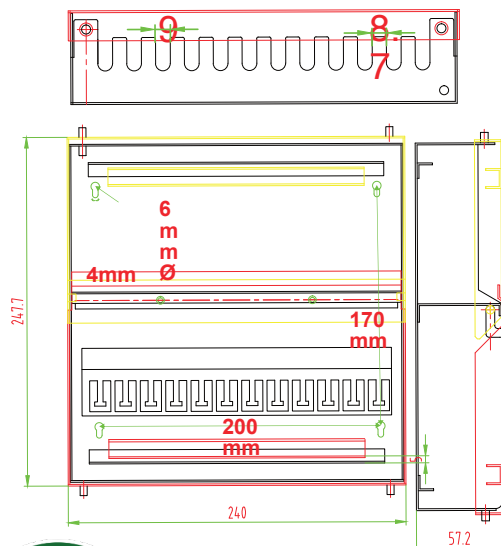

Part Number: CA-GN0001

Description: GROVE Consolidation Point - 12 Port

Grove Consolidation Points, a user-friendly solution designed for horizontal cabling distribution within buildings, particularly in dynamic environments where office layouts and equipment locations may change. These consolidation points offer convenience and flexibility to adapt to evolving networking needs.

Key Features:

- **Modular Design:** The 12 Port Grove Consolidation Points are equipped with removable 6 Port modules, allowing for easy customisation and adaptability as per your specific cabling requirements.
- **Internal HD Foam Strips:** Integrated internal high-density foam strips contribute to enhanced cable management, providing support and protection for your cabling infrastructure.
- **Secure Lockable Covers:** The screw-lockable cover lids ensure that cabling connections remain properly secured, minimising the risk of accidental disconnections. Additionally, this feature helps prevent the ingress of dust, maintaining a clean and efficient cabling environment.

Grove Consolidation Points are not just a practical solution for current networking needs; they are designed with adaptability in mind, providing a reliable and organised approach to horizontal cabling distribution in ever-changing office environments.

Specifications:

- Net Weight: 2.45kg (Boxed)
- Dimensions: 247.7 x 240 x 57.2
- Colour: Black

Technical Support: 1300 732 254

Web: www.grovecoms.com.au

Unit 3&4, 15 Drake Street, Osborne Park WA 6017