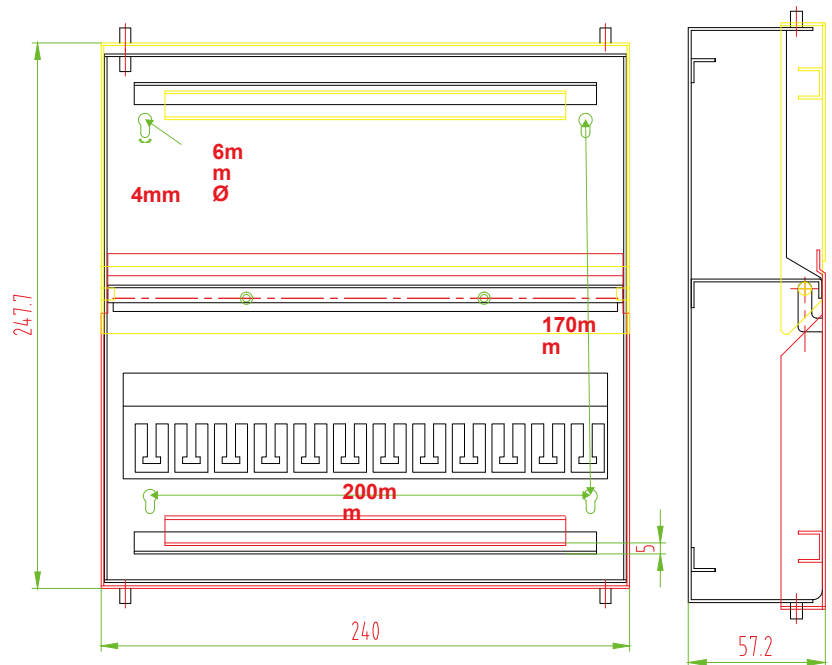

### Specifications

- Net weight: 2.45kg (Boxed)
- Dimensions: 247.7 x 240 x 57.2
- Colour: Black

**PART NUMBER: CA-GN0001**

**YOUR AUSTRALIAN CONNECTION**

Unit 3 & 4 / 15 Drake Street, Osborne Park WA 6017

# GROVE Consolidation Point - 12 Port

## Illustrative Images

Front Closed

Front Open  
Cat6 jacks shown for demonstration  
(not included)

Rear Closed

Rear Open  
Cat6 jacks shown for demonstration  
(not included)

**PART NUMBER: CA-GN0001**

**YOUR AUSTRALIAN CONNECTION**