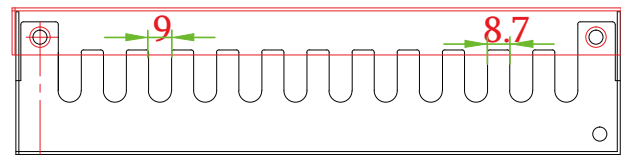

## Illustrative Images

Front Closed

Front Open  
Cat6 jacks shown for demonstration  
(not included)

Rear Closed

Rear Open  
Cat6 jacks shown for demonstration  
(not included)

**PART NUMBER: CA-GN0001**

**YOUR AUSTRALIAN CONNECTION**